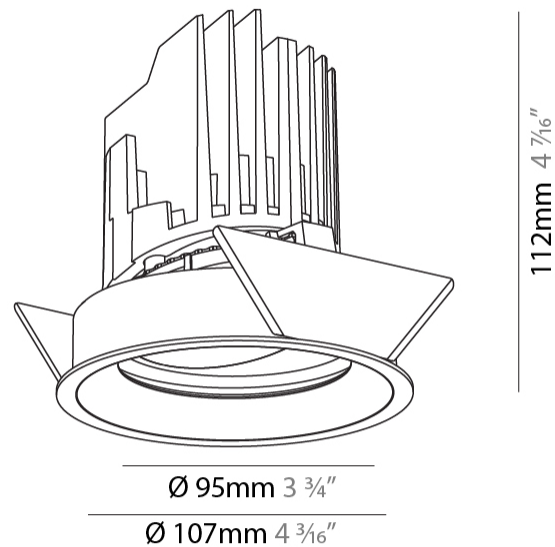

### PHYSICAL

Shape: Round  
 Diameter (mm): 107  
 Diameter (in): 4 3/16  
 Height (mm): 112  
 Height (in): 4 7/16  
 Ceiling Thickness (mm): 10 / 12.5 / 15  
 Ceiling Thickness (in): 3/8 or 1/2 or 9/16  
 Min. Recessing Depth (mm): 130  
 Min. Recessing Depth (in): 5 1/8  
 Light Distribution: Adjustable / Downlight  
 Weight (kg): 0.47  
 Weight (lbs): 1.04  
 Fixture Finish: SSR / BKV / CWI / CRY / HAB / UFT / ITA / RUA / FTG / MYG / LOD / PUS / FRO / FUP / KIA / POP / BLS / SPG / MEY / GOH / GUM / CHC / COM / ABZ / JAG / OBR / MOS / ROR  
 Fixture Material: Aluminum Die Cast  
 Cut-out Measurements: 98mm / 3 7/8"

### OPTICAL

Reflector°: 10  
 Adjustability: Rotational 355°; Tilt 30°

### RATINGS AND CERTIFICATIONS

Certified By: Certified for North American Standards  
 IP rating: IP20

98mm 3 7/8"	130mm 5 1/8"	10   15mm 3/8"   9/16"	30°	355°		

#### PHYSICAL

Shape: Round  
 Diameter (mm): 107  
 Diameter (in): 4 3/16  
 Height (mm): 112  
 Height (in): 4 7/16  
 Ceiling Thickness (mm): 10 / 12.5 / 15  
 Ceiling Thickness (in): 3/8 or 1/2 or 9/16  
 Min. Recessing Depth (mm): 130  
 Min. Recessing Depth (in): 5 1/8  
 Light Distribution: Adjustable / Downlight  
 Weight (kg): 0.47  
 Weight (lbs): 1.04  
 Fixture Finish: SSR / BKV / CWI / CRY / HAB / UFT / ITA / RUA / FTG / MYG / LOD / PUS / FRO / FUP / KIA / POP / BLS / SPG / MEY / GOH / GUM / CHC / COM / ABZ / JAG / OBR / MOS / ROR  
 Fixture Material: Aluminum Die Cast  
 Cut-out Measurements: 98mm / 3 7/8"