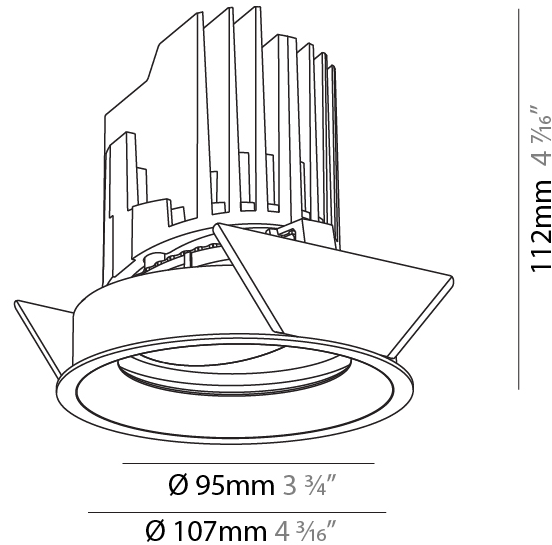

### PHYSICAL

Shape: Round  
 Diameter (mm): 107  
 Diameter (in): 4 3/16  
 Height (mm): 112  
 Height (in): 4 7/16  
 Ceiling Thickness (mm): 10 / 12.5 / 15  
 Ceiling Thickness (in): 3/8 or 1/2 or 9/16  
 Min. Recessing Depth (mm): 130  
 Min. Recessing Depth (in): 5 1/8  
 Light Distribution: Adjustable / Downlight  
 Weight (kg): 0.47  
 Weight (lbs): 1.04  
 Fixture Finish: SSR / BKV / CWI / CRY / HAB / UFT / ITA / RUA / FTG / MYG / LOD / PUS / FRO / FUP / KIA / POP / BLS / SPG / MEY / GOH / GUM / CHC / COM / ABZ / JAG / OBR / MOS / ROR  
 Fixture Material: Aluminum Die Cast  
 Cut-out Measurements: 98mm / 3 7/8"

#### PHYSICAL

Shape: Round  
 Diameter (mm): 107  
 Diameter (in): 4 3/16  
 Height (mm): 112  
 Height (in): 4 7/16  
 Ceiling Thickness (mm): 10 / 12.5 / 15  
 Ceiling Thickness (in): 3/8 or 1/2 or 9/16  
 Min. Recessing Depth (mm): 130  
 Min. Recessing Depth (in): 5 1/8  
 Light Distribution: Adjustable / Downlight  
 Weight (kg): 0.47  
 Weight (lbs): 1.04  
 Fixture Finish: SSR / BKV / CWI / CRY / HAB / UFT / ITA / RUA / FTG / MYG / LOD / PUS / FRO / FUP / KIA / POP / BLS / SPG / MEY / GOH / GUM / CHC / COM / ABZ / JAG / OBR / MOS / ROR  
 Fixture Material: Aluminum Die Cast  
 Cut-out Measurements: 98mm / 3 7/8"

#### OPTICAL

Reflector°: 10  
 Optic°: Lens Pack - No Lens  
 Adjustability: Rotational 355°; Tilt 30°

#### RATINGS AND CERTIFICATIONS

Certified By: Certified for North American Standards  
 IP rating: IP20

						
	98mm 3 7/8"	130mm 5 1/8"	10   15mm 3/8"   9/16"	30°	355°	
	A					